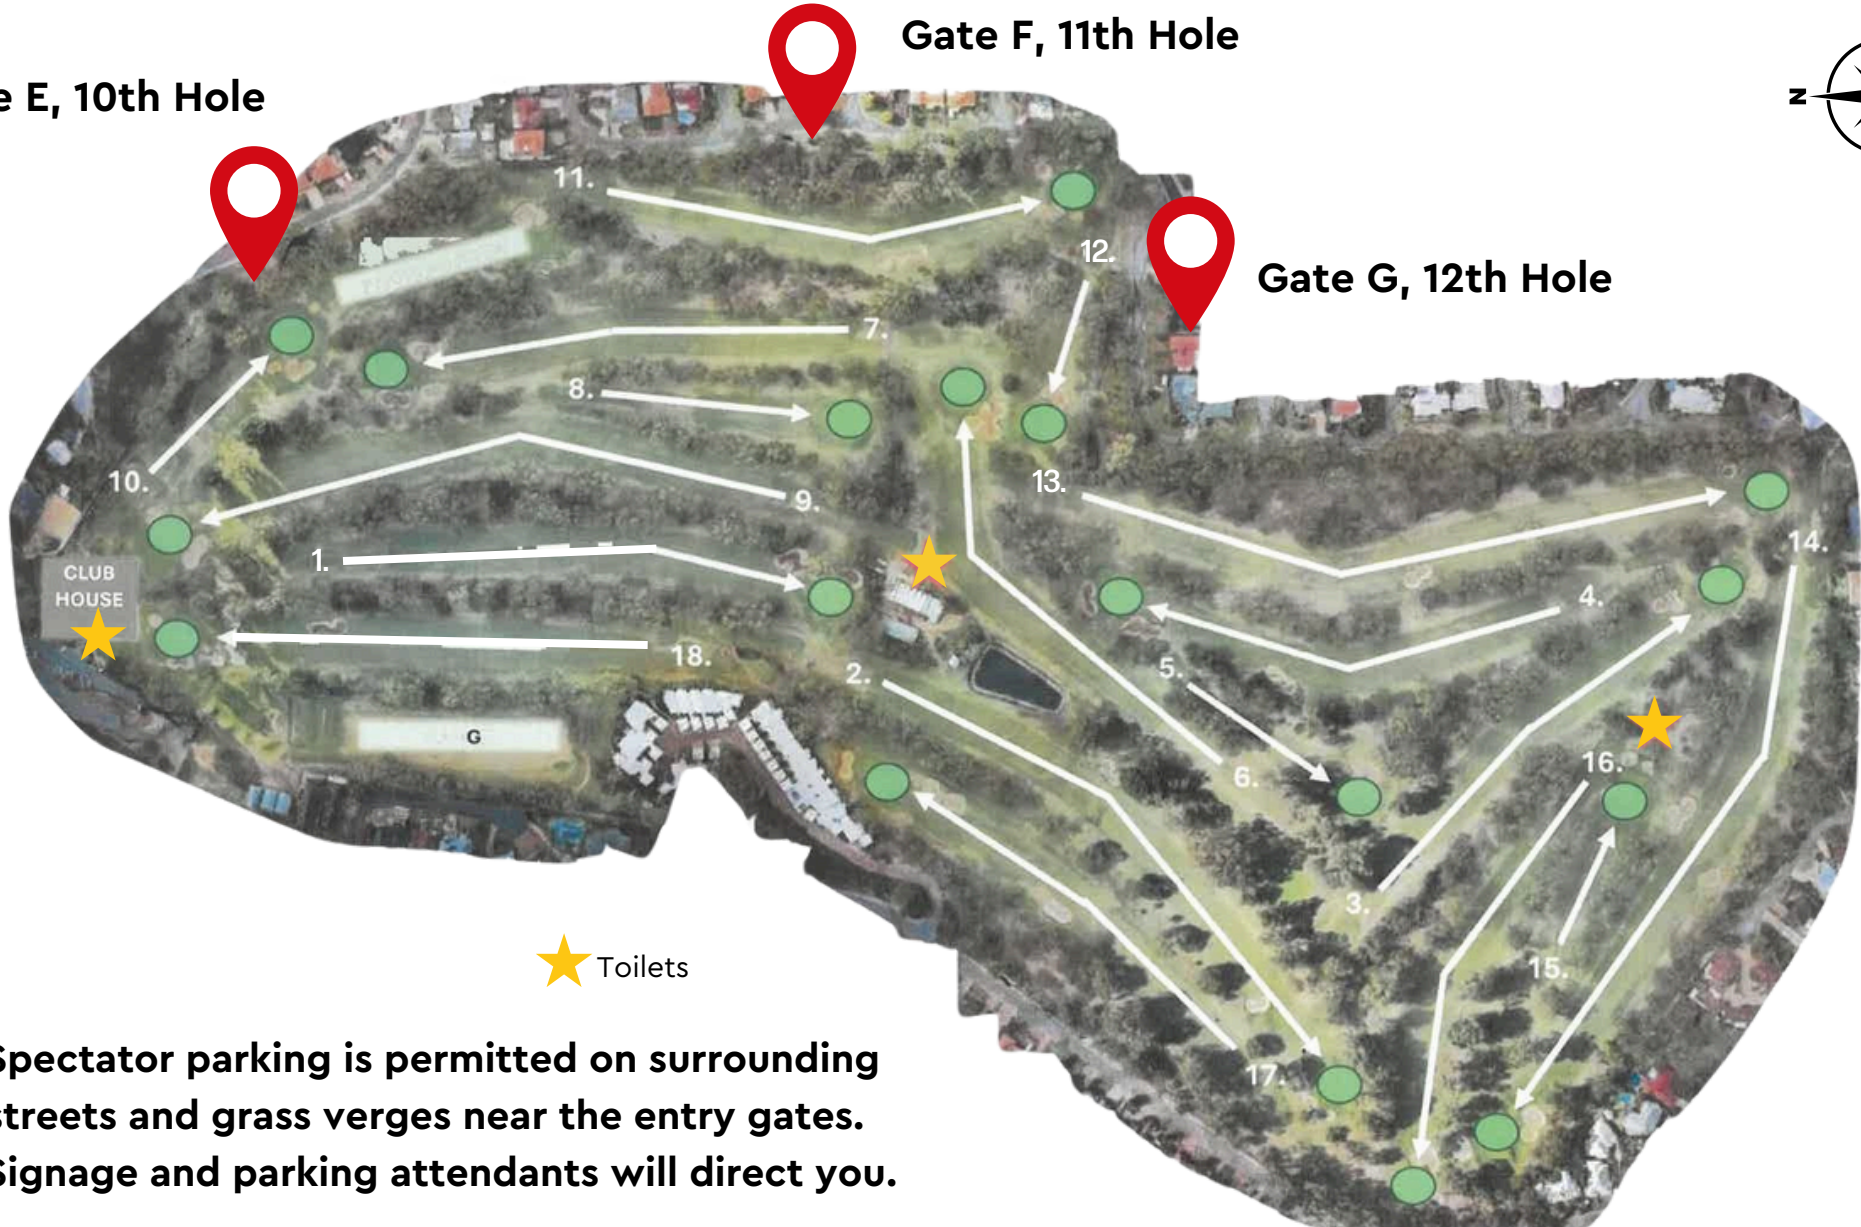

# Spectator Entry Points

Gate E, 10th Hole

Gate F, 11th Hole

Gate G, 12th Hole

★ Toilets

**Spectator parking is permitted on surrounding streets and grass verges near the entry gates. Signage and parking attendants will direct you.**